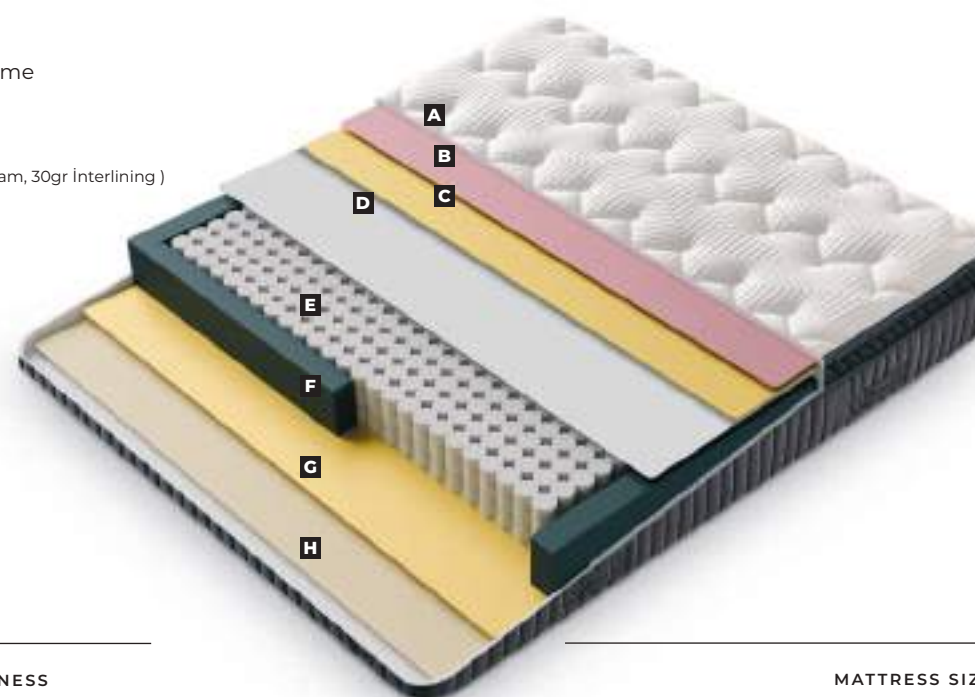

CANCUN

SLEEPING SET

MATTRESS SIZE
90x190 / 90x200 / 100x200 / 120x200 /
140x200 / 160x200 / 180x200 / 200x200

ARTE
SLEEPING SET

- A** Kapok Fabric (300gr Fiber, 3 cm 22 Dns Foam, 30gr Interlining)
- B** 28 Dns Foam
- C** 22 Dns Foam
- D** Jeoteks
- E** Pocket Spring
- F** 28 Dns 8x18 Spring Frame
- G** Jeoteks
- H** Knitting Fabric (150 gr Fiber, 1,5 cm 18Dns Foam, 30gr Interlining)

ARTE

SLEEPING SET

MATTRESS SIZE
 90x190 / 90x200 / 100x200 / 120x200 /
 140x200 / 160x200 / 180x200 / 200x200

ODESSA

SLEEPING SET

- A** Knitting Fabric(300gr Fiber, 3 cm 22 Dns Foam, 30gr Interlining)
- B** 24 Dns Soft Foam
- C** 22 Dns Flexi Foam
- D** Jeoteks
- E** Pocket Spring
- F** 28 Dns 8x18 Spring Frame
- G** 22 Dns Flexi Foam
- H** Knitting Fabric (150gr Fiber, 1,5 cm 18 Dns Foam, 30gr Interlining)

ODESSA

SLEEPING SET

MATTRESS SIZE
 90x190 / 90x200 / 100x200 / 120x200 /
 140x200 / 160x200 / 180x200 / 200x200

PANAMA

SLEEPING SET

OneWorld
we work of sleep.

- A** Knitting Fabric (300gr Fiber, 3 cm 22 Dns Foam, 30gr Interlining)
- B** 24 Dns Soft Foam
- C** 22 Dns Flexi Foam
- D** 1000 gr. Felt
- E** Hercules Spring
- F** 22 Dns 5x15 Spring Frame
- G** 1000 gr. Felt
- H** 22 Dns Flexi Foam
- I** Knitting Fabric (150gr Fiber, 1,5 cm 18 Dns Foam, 30gr Interlining)