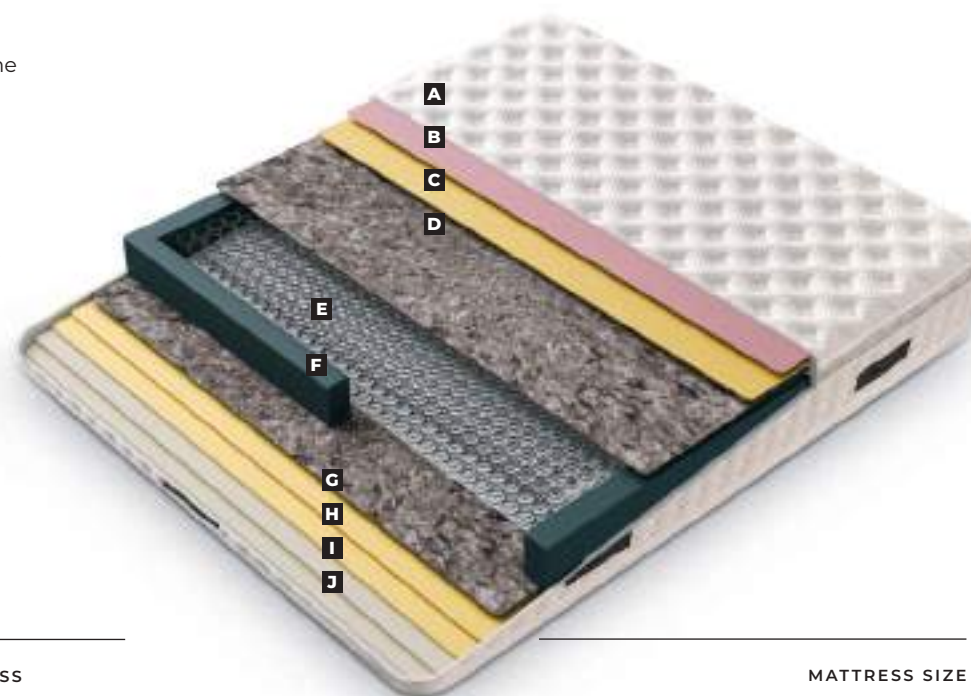

DIMMAX

SLEEPING SET