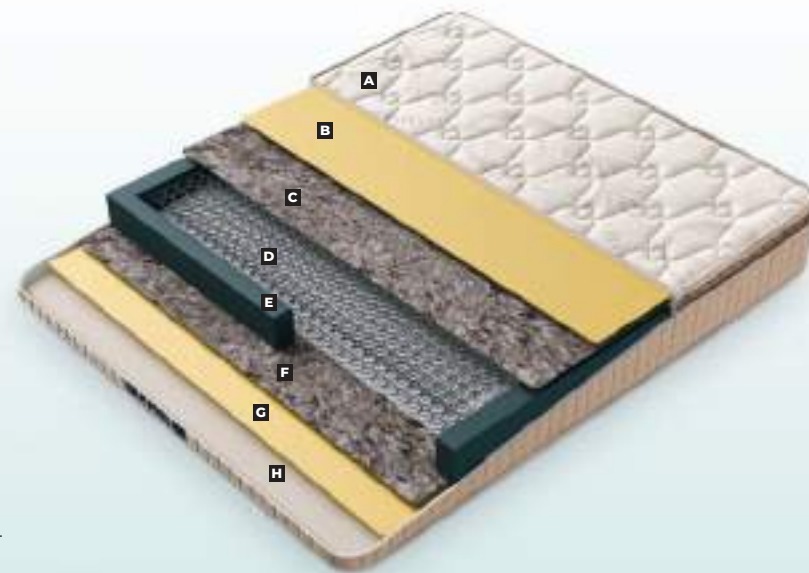

MATTRESS SIZE
90x190 / 90x200 / 100x200 / 120x200 / 140x200 / 160x200 / 180x200 / 200x200

VESTA MATTRESS

- A** Knitting Fabric (300gr Fiber, 3 cm 22 Dns Foam, 30gr Interlining)
- B** 28 Dns Foam
- C** 22 Dns Flexi Foam
- D** 1800 gr. Thermobond Felt
- E** Pocket Spring
- F** 28 Dns 8x18 Spring Frame
- G** 1800 gr. Thermobond Felt
- H** Knitting Fabric (150gr Fiber, 1,5 cm 18 Dns Foam, 30gr Interlining)

MATTRESS SIZE
90x190 / 90x200 / 100x200 / 120x200 / 140x200 / 160x200 / 180x200 / 200x200

LIZA MATTRESS

- A** 180 gr Knitting Fabric
- B** 22 Dns Flexi Foam
- C** 1000 gr. Felt
- D** Hercules Spring
- E** 22 Dns 5 x15 Spring Frame
- F** 1000 gr. Thermobond Felt
- G** 22 Dns Flexi Foam
- H** Jacquard Fabric