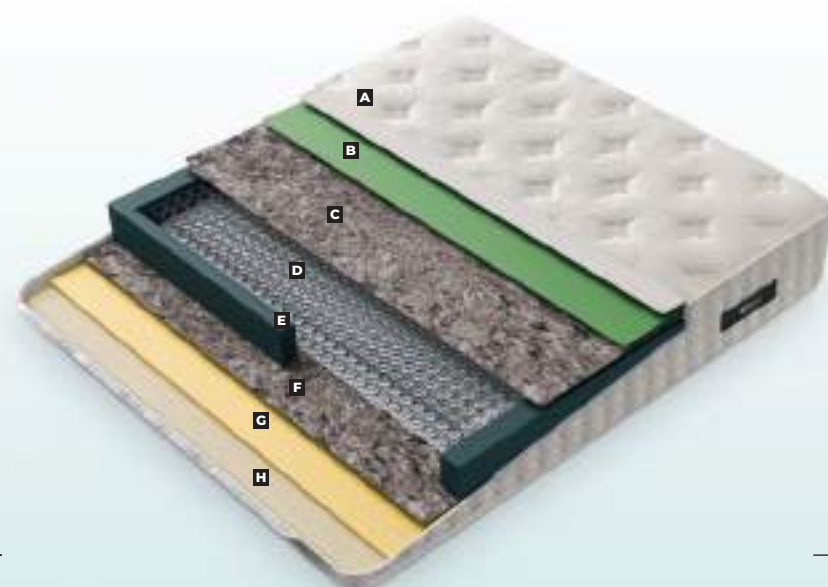

MATTRESS SIZE

90x190 / 90x200 / 100x200 / 120x200 / 140x200 / 160x200 / 180x200 / 200x200

MATTRESS HARDNESS

THERAPY MATTRESS

- A** 350 gr Antibacterial Knitting Fabric
- B** 22 Dns Foam
- C** 1000 gr. Felt
- D** Hercules Spring
- E** 22 Dns 5x15 Spring Frame
- F** 1000 gr. Felt
- G** 22 Dns Flexi Foam
- H** 350 gr Knitting Fabric

MATTRESS SIZE
90x190 / 90x200 / 100x200 / 120x200 / 140x200 / 160x200 / 180x200 / 200x200

FOLDING BED

ROLLPACK

WHAT IS A ROLL-PACK BED ?

A roll-pack bed is a packing system in which pocket sprung or sponge beds are pressed, vacuumed and rolled for them to be more convenient when carrying and installing. Besides all the practicality they have, roll-pack beds are to be made with special pocket springs which helps them adapt your body and distribute the weight systematically; lesser the pressure on crucial areas where you need most comfort such as head, shoulder and spine and special foams which are suitable for beds packaging method..