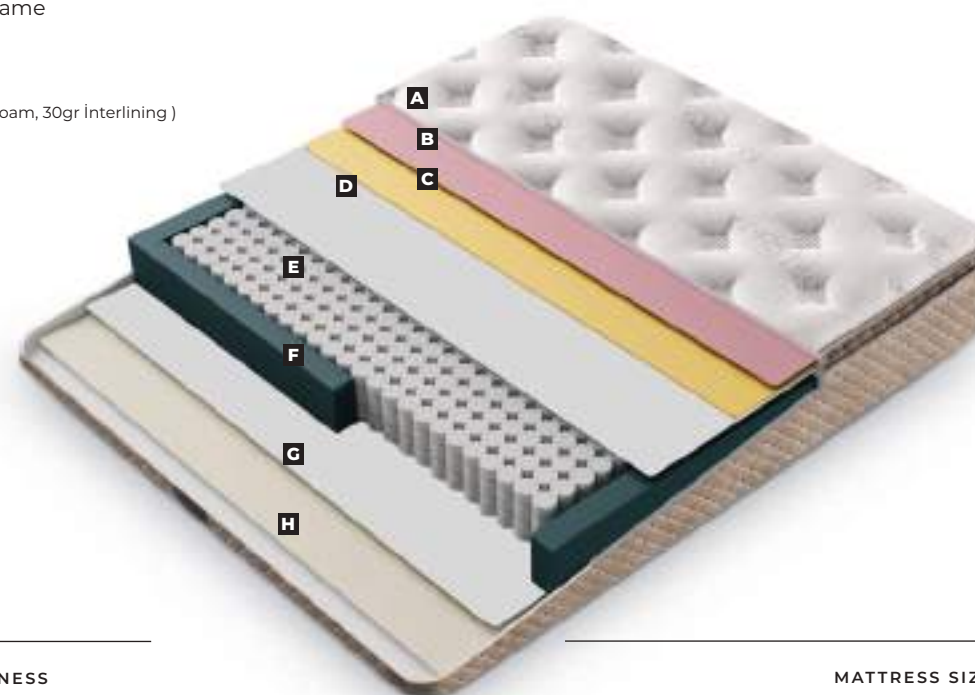

CHLOE

SLEEPING SET

MATTRESS SIZE
90x190 / 90x200 / 100x200 / 120x200 /
140x200 / 160x200 / 180x200 / 200x200

DIANA

DIANA

DIANA
SLEEPING SET

- A** Knitting Fabric (300gr Fiber, 3 cm 22 Dns Foam, 30gr Interlining)
- B** 22 Dns Flexi Foam
- C** Jeoteks
- D** Pocket Spring
- E** 28 Dns 8 cm Spring Frame
- F** Jeoteks
- G** 22 Dns Flexi Foam
- H** Knitting Fabric (150gr Fiber, 1,5 cm 18 Dns Foam, 30gr Interlining)

DIANA

SLEEPING SET

MATTRESS SIZE
 90x190 / 90x200 / 100x200 / 120x200 /
 140x200 / 160x200 / 180x200 / 200x200

QUEEN
SLEEPING SET

- A** Kapok Fabric(300gr Fiber, 3 cm 22 Dns Foam, 30gr Interlining)
- B** 24 Dns Soft Foam
- C** 22 Dns Flexi Foam
- D** Jeoteks
- E** Pocket Spring
- F** 28 Dns 8x18 Spring Frame
- G** Jeoteks
- H** Knitting Fabric (150gr Fiber, 1,5 cm 18 Dns Foam, 30gr Interlining)

QUEEN

SLEEPING SET

MATTRESS SIZE
 90x190 / 90x200 / 100x200 / 120x200 /
 140x200 / 160x200 / 180x200 / 200x200

VESTA
SLEEPING SET

- A** Knitting Fabric (300gr Fiber, 3 cm 22 Dns Foam, 30gr Interlining)
- B** 28 Dns Foam
- C** 22 Dns Flexi Foam
- D** 1800 gr. Thermobond Felt
- E** Pocket Spring
- F** 28 Dns 8x18 Spring Frame
- G** 1800 gr. Thermobond Felt
- H** Knitting Fabric (150gr Fiber, 1,5 cm 18 Dns Foam, 30gr Interlining)