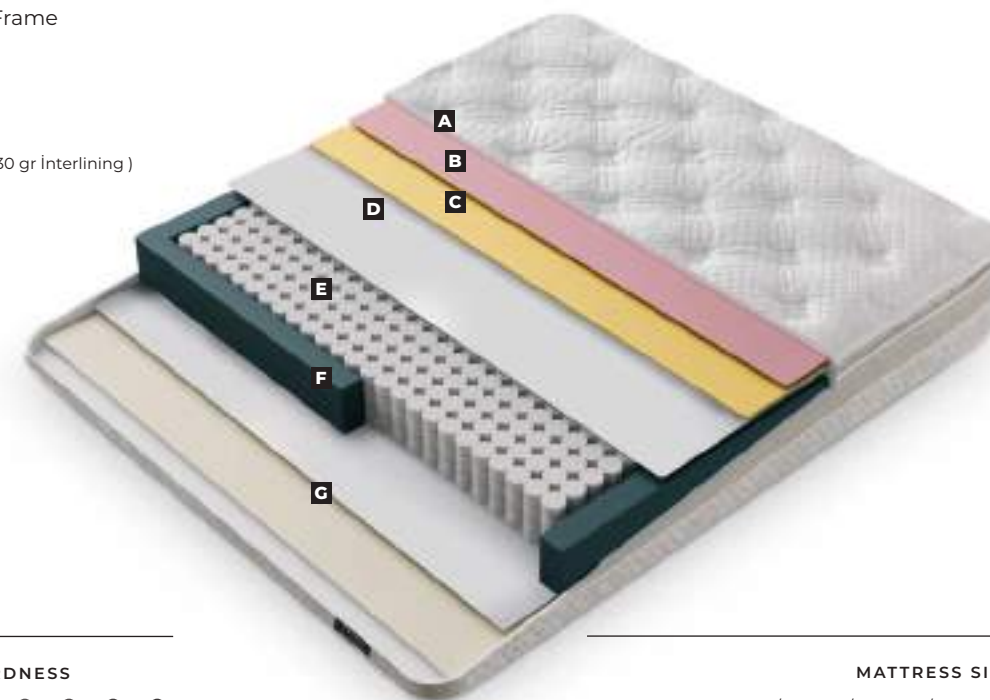

BUMBY

SLEEPING SET

- A** Plush Fabric (300 gr Fiber, 3cm 22 Dns Foam, 30gr Interlining)
- B** 24 Dns Soft Foam
- C** Jeoteks
- D** Pocket Spring
- E** 28 Dns 8cm Spring Frame
- F** 22 Dns Flexi Foam
- G** Jeoteks
- H** Knitting Fabric (Fiber, 3cm 22 Dns Foam, 30 gr Interlining)

BUMBY

SLEEPING SET

MATTRESS SIZE
 90x190 / 90x200 / 100x200 / 120x200 /
 140x200 / 160x200 / 180x200 / 200x200

RODOS
SLEEPING SET

www.oneworldbedding.com

28 cm
Bed Height

- A** Knitting Fabric (300gr Fiber, 3 cm 22 Dns Foam, 30gr Interlining)
- B** 24 Dns Foam
- C** 22 Dns Foam
- D** Jeoteks
- E** Pocket Spring
- F** 28 Dns 8cm Spring Frame
- G** Jeoteks
- H** 22 Dns Flexi Foam
- I** Knitting Fabric (Anti Stress)
(150gr Fiber, 1,5 cm 18 Dns Foam, 30gr Interlining)