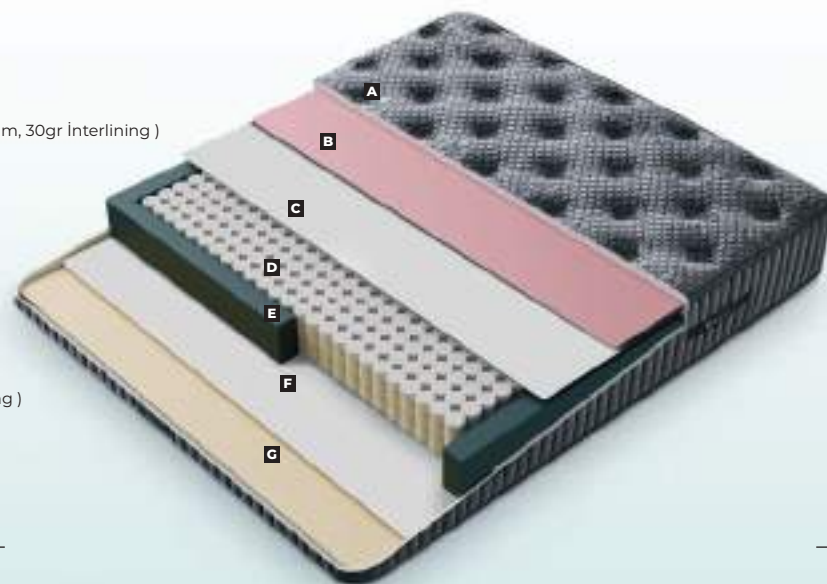

MATTRESS SIZE
90x190 / 90x200 / 100x200 / 120x200 / 140x200 / 160x200 / 180x200 / 200x200