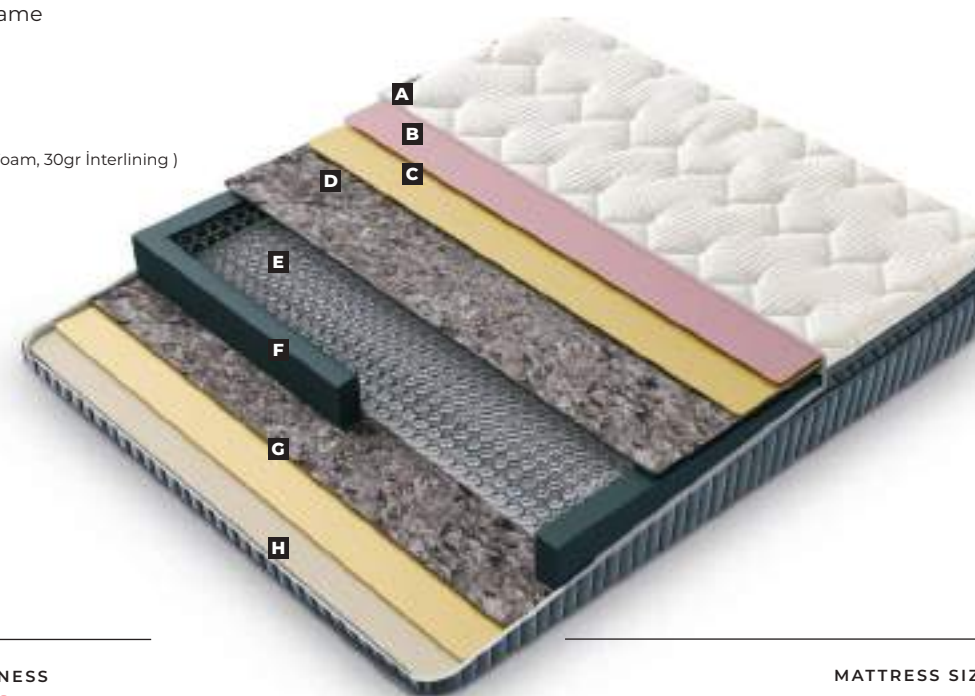

ARTE

SLEEPING SET

MATTRESS SIZE
 90x190 / 90x200 / 100x200 / 120x200 /
 140x200 / 160x200 / 180x200 / 200x200

ODESSA

SLEEPING SET

- A** Knitting Fabric(300gr Fiber, 3 cm 22 Dns Foam, 30gr Interlining)
- B** 24 Dns Soft Foam
- C** 22 Dns Flexi Foam
- D** Jeoteks
- E** Pocket Spring
- F** 28 Dns 8x18 Spring Frame
- G** 22 Dns Flexi Foam
- H** Knitting Fabric (150gr Fiber, 1,5 cm 18 Dns Foam, 30gr Interlining)

ODESSA

SLEEPING SET

MATTRESS SIZE
 90x190 / 90x200 / 100x200 / 120x200 /
 140x200 / 160x200 / 180x200 / 200x200

PANAMA

SLEEPING SET

OneWorld
we work of sleep.

- A** Knitting Fabric (300gr Fiber, 3 cm 22 Dns Foam, 30gr Interlining)
- B** 24 Dns Soft Foam
- C** 22 Dns Flexi Foam
- D** 1000 gr. Felt
- E** Hercules Spring
- F** 22 Dns 5x15 Spring Frame
- G** 1000 gr. Felt
- H** 22 Dns Flexi Foam
- I** Knitting Fabric (150gr Fiber, 1,5 cm 18 Dns Foam, 30gr Interlining)

PANAMA

SLEEPING SET

MATTRESS SIZE
 90x190 / 90x200 / 100x200 / 120x200 /
 140x200 / 160x200 / 180x200 / 200x200

COTON
SLEEPING SET

- A** Knitting Fabric (300gr Fiber, 1,5 cm 18 Dns Foam, 30gr Interlining)
- B** 22 Dns Flexi Foam
- C** 1000 gr. Felt
- D** Hercules Spring
- E** 22 Dns 5x15 Spring Frame
- F** 1000 gr. Felt
- G** 22 Dns Flexi Foam
- H** Knitting Fabric (150gr Fiber, 1,5 cm 18 Dns Foam, 30gr Interlining)