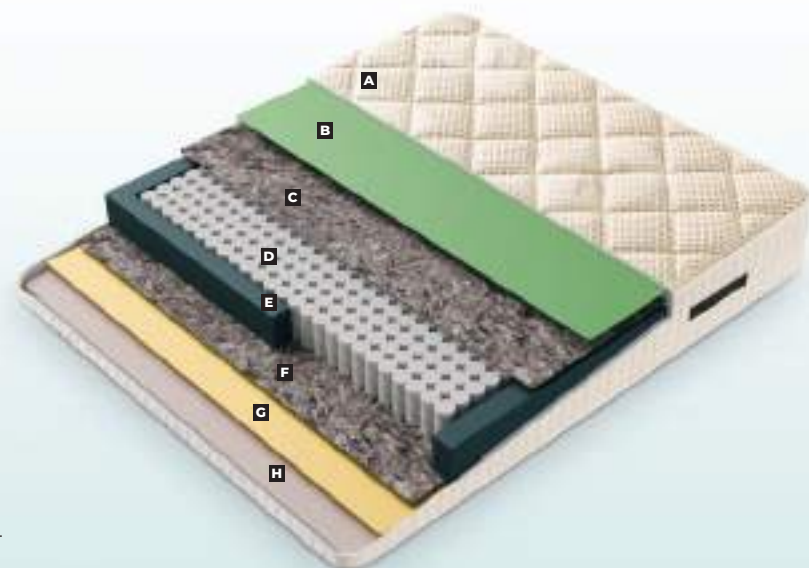

MATTRESS SIZE
90x190 / 90x200 / 100x200 / 120x200 / 140x200 / 160x200 / 180x200 / 200x200

COOL BED MATTRESS

- A** Cool Fabric
- B** 28 Dns Foam
- C** 1800 gr. Thermobond Felt
- D** Pocket Spring
- E** 28 Dns 8 cm Spring Frame
- F** 1800 gr. Thermobond Felt
- G** 22 Dns Flexi Foam
- H** Anti Stress Fabric

MATTRESS SIZE
90x190 / 90x200 / 100x200 / 120x200 / 140x200 / 160x200 / 180x200 / 200x200

JOYBED

MATTRESS

- A** 300 gr Knitting Fabric
- B** 28 Dns Foam
- C** 1800 gr. Thermobond Felt
- D** Pocket Spring
- E** 28 Dns 8 cm Spring Frame
- F** 1800 gr. Thermobond Felt
- G** 22 Dns Flexi Foam
- H** Jacquard Fabric