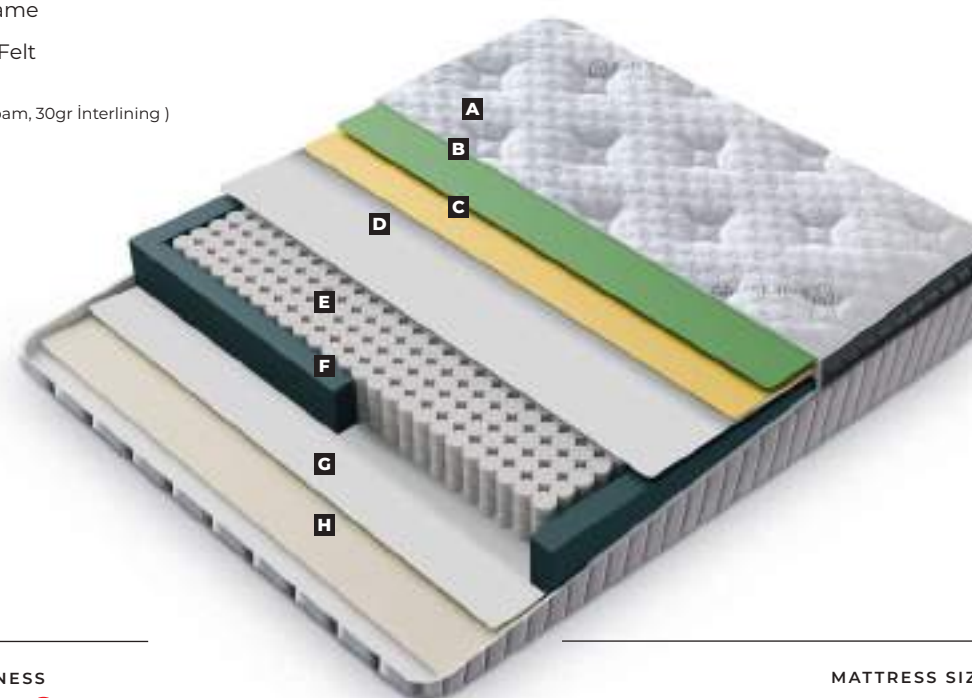

DIMMAX

SLEEPING SET

MATTRESS SIZE
 90x190 / 90x200 / 100x200 / 120x200 /
 140x200 / 160x200 / 180x200 / 200x200

STONE
SLEEPING SET

- A** Knitting Fabric (300gr Fiber, 3 cm 22 Dns Foam, 30gr Interlining)
- B** 22 Dns Foam
- C** Jeoteks
- D** Pocket Spring
- E** 28 Dns 8cm Spring Frame
- F** Jeoteks
- G** 22 Dns Flexi Foam
- H** Knitting Fabric (150gr Fiber, 1,5 cm 18 Dns Foam, 30gr Interlining)

STONE

SLEEPING SET

MATTRESS SIZE
 90x190 / 90x200 / 100x200 / 120x200 /
 140x200 / 160x200 / 180x200 / 200x200

FALLONE

SLEEPING SET

- A** Salt Therapy 300gr Fiber, 3 cm 22 Dns Foam, 30gr Interlining)
- B** 28 Dns Foam
- C** 22 Dns Flexi Foam
- D** 1800 gr. Thermobond Felt
- E** Pocket Spring
- F** 28 Dns 8x18 Spring Frame
- G** 1800 gr. Thermobond Felt
- H** Knitting Fabric (150gr Fiber, 1,5 cm 18 Dns Foam, 30gr Interlining)

FALLONE

SLEEPING SET

MATTRESS SIZE
90x190 / 90x200 / 100x200 / 120x200 /
140x200 / 160x200 / 180x200 / 200x200

MADRID

SLEEPING SET

- A** Plush Fabric (300gr Fiber, 3 cm 22 Dns Foam, 30gr Interlining)
- B** 24 Dns Soft Foam
- C** Jeoteks
- D** Pocket Spring
- E** 28 Dns 8x18 Spring Frame
- F** 22 Dns Flexi Foam
- G** Knitted Fabric (150 gr Fiber, 1,5 cm 18Dns Foam, 30gr Interlining)