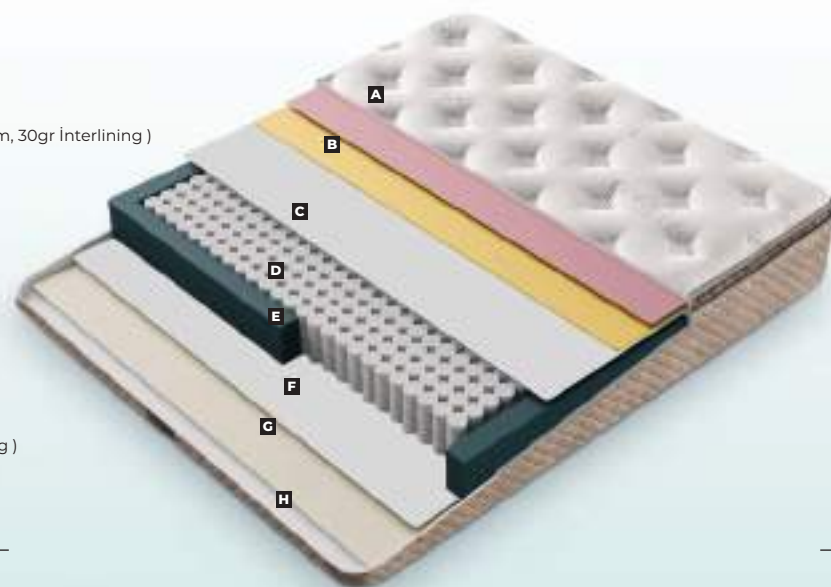

MATTRESS SIZE
90x190 / 90x200 / 100x200 / 120x200 / 140x200 / 160x200 / 180x200 / 200x200