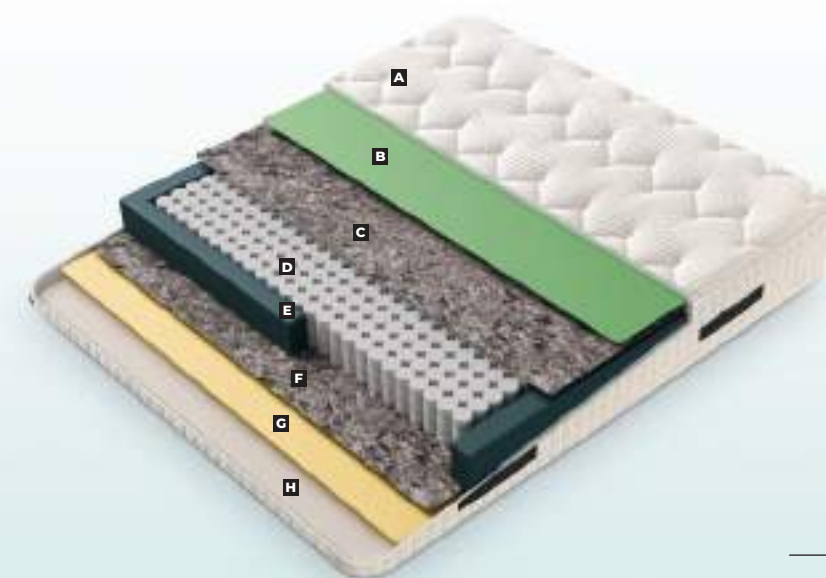

MATTRESS SIZE
90x190 / 90x200 / 100x200 / 120x200 / 140x200 / 160x200 / 180x200 / 200x200