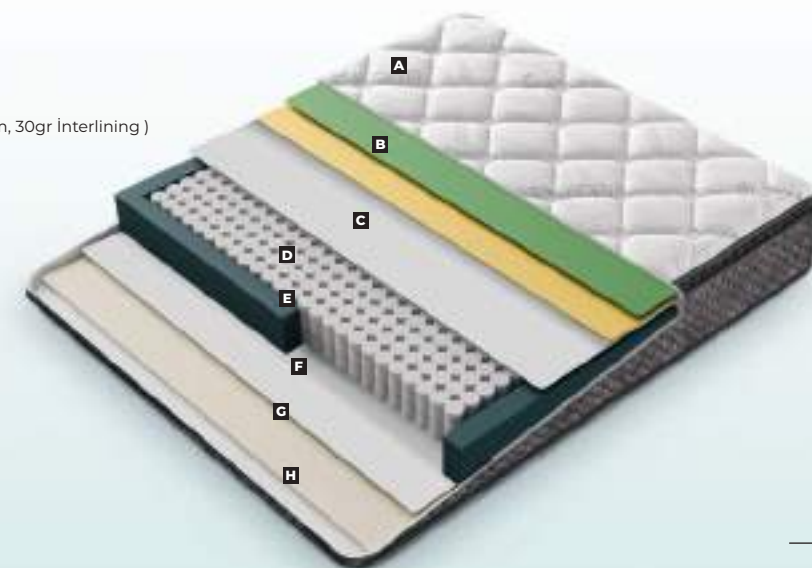

MATTRESS SIZE
 90x190 / 90x200 / 100x200 / 120x200 / 140x200 / 160x200 / 180x200 / 200x200

DIMMAX

MATTRESS

- A** Knitting Fabric (300gr Fiber, 3 cm 22 Dns Foam, 30gr Interlining)
- B** 24 Dns Soft Foam
- C** 22 Dns Flexi Foam
- D** 1000 gr. Felt
- E** Hercules Spring
- F** 28 Dns 8 cm Spring Frame
- G** 1000 gr. Felt
- H** 22 Dns Flexi Foam
- I** 28 Hard Dns Flexi Foam
- J** Knitting Fabric (300gr Fiber, 3 cm 22 Dns Foam, 30gr Interlining)

MATTRESS SIZE
 90x190 / 90x200 / 100x200 / 120x200 / 140x200 / 160x200 / 180x200 / 200x200

QUEEN MATTRESS

- A** Kapok Fabric(300gr Fiber, 3 cm 22 Dns Foam, 30gr Interlining)
- B** 24 Dns Soft Foam
- C** 22 Dns Flexi Foam
- D** Jeoteks
- E** Pocket Spring
- F** 28 Dns 8x18 Spring Frame
- G** Jeoteks
- H** Knitting Fabric (150gr Fiber, 1,5 cm 18 Dns Foam, 30gr Interlining)

MATTRESS SIZE
90x190 / 90x200 / 100x200 / 120x200 / 140x200 / 160x200 / 180x200 / 200x200

VESTA MATTRESS

- A** Knitting Fabric (300gr Fiber, 3 cm 22 Dns Foam, 30gr Interlining)
- B** 28 Dns Foam
- C** 22 Dns Flexi Foam
- D** 1800 gr. Thermobond Felt
- E** Pocket Spring
- F** 28 Dns 8x18 Spring Frame
- G** 1800 gr. Thermobond Felt
- H** Knitting Fabric (150gr Fiber, 1,5 cm 18 Dns Foam, 30gr Interlining)