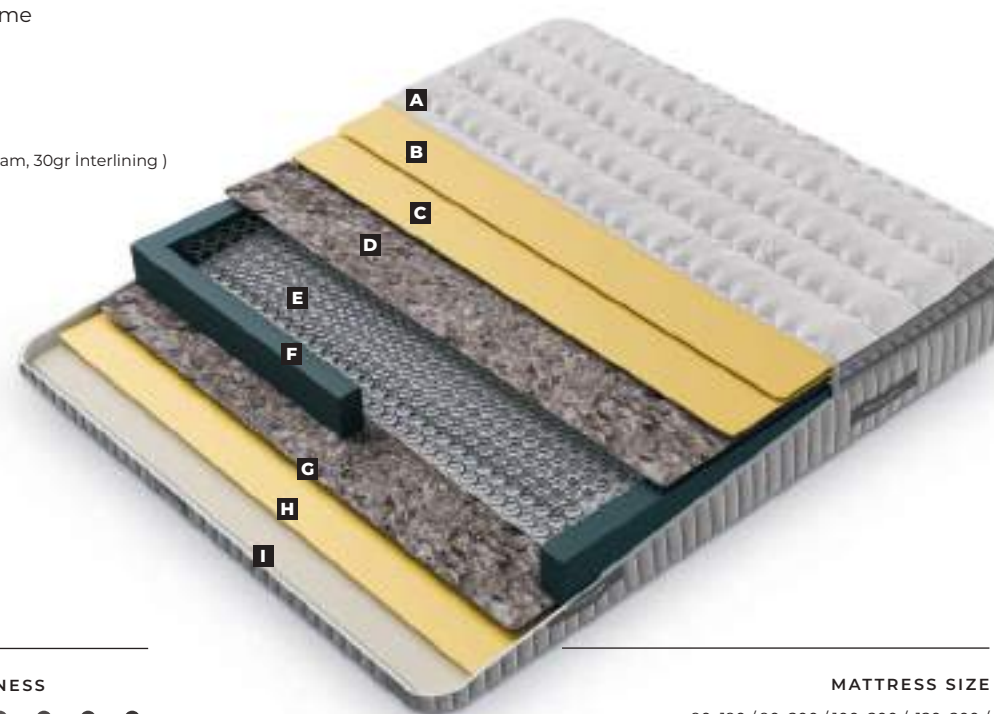

PARMA

SLEEPING SET