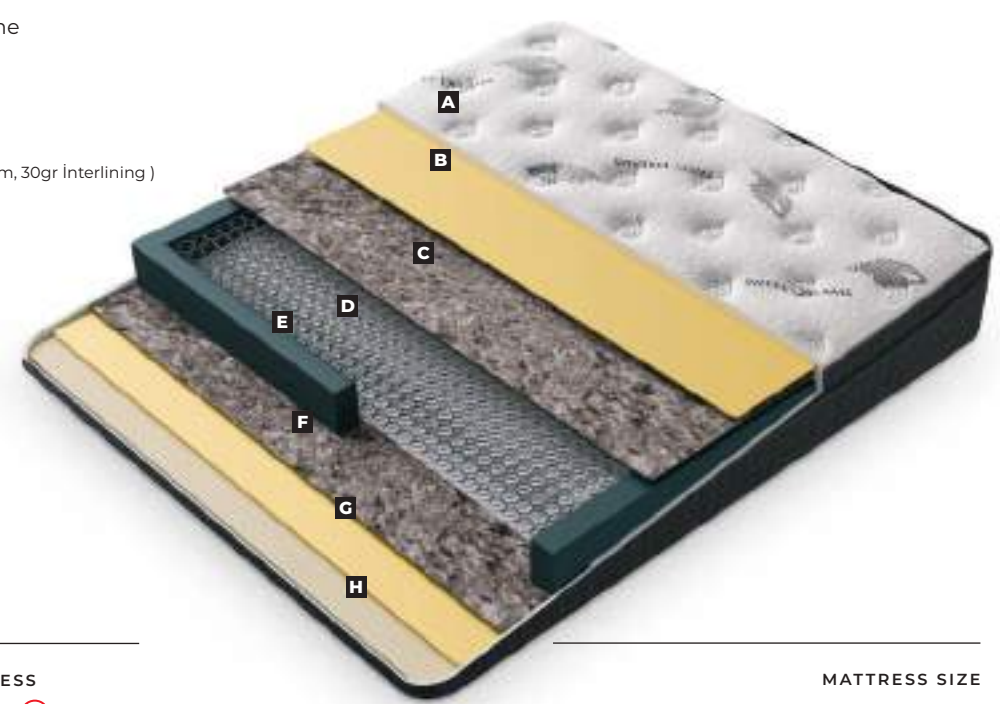

ODESSA

SLEEPING SET

MATTRESS SIZE
 90x190 / 90x200 / 100x200 / 120x200 /
 140x200 / 160x200 / 180x200 / 200x200

PANAMA

SLEEPING SET

OneWorld
we work of sleep.

- A** Knitting Fabric (300gr Fiber, 3 cm 22 Dns Foam, 30gr Interlining)
- B** 24 Dns Soft Foam
- C** 22 Dns Flexi Foam
- D** 1000 gr. Felt
- E** Hercules Spring
- F** 22 Dns 5x15 Spring Frame
- G** 1000 gr. Felt
- H** 22 Dns Flexi Foam
- I** Knitting Fabric (150gr Fiber, 1,5 cm 18 Dns Foam, 30gr Interlining)

PANAMA

SLEEPING SET

MATTRESS SIZE
 90x190 / 90x200 / 100x200 / 120x200 /
 140x200 / 160x200 / 180x200 / 200x200

COTON
SLEEPING SET

- A** Knitting Fabric (300gr Fiber, 1,5 cm 18 Dns Foam, 30gr Interlining)
- B** 22 Dns Flexi Foam
- C** 1000 gr. Felt
- D** Hercules Spring
- E** 22 Dns 5x15 Spring Frame
- F** 1000 gr. Felt
- G** 22 Dns Flexi Foam
- H** Knitting Fabric (150gr Fiber, 1,5 cm 18 Dns Foam, 30gr Interlining)

COTTON

SLEEPING SET

MATTRESS SIZE
 90x190 / 90x200 / 100x200 / 120x200 /
 140x200 / 160x200 / 180x200 / 200x200

CHLOE

SLEEPING SET

- A** Knitting Fabric (300gr Fiber, 3 cm 22 Dns Foam, 30gr Interlining)
- B** 24 Dns Soft Foam
- C** 22 Dns Flexi Foam
- D** Jeoteks
- E** Pocket Spring
- F** 28 Dns 8 cm Spring Frame
- G** Jeoteks
- H** Knitting Fabric (150gr Fiber, 1,5 cm 18 Dns Foam, 30gr Interlining)