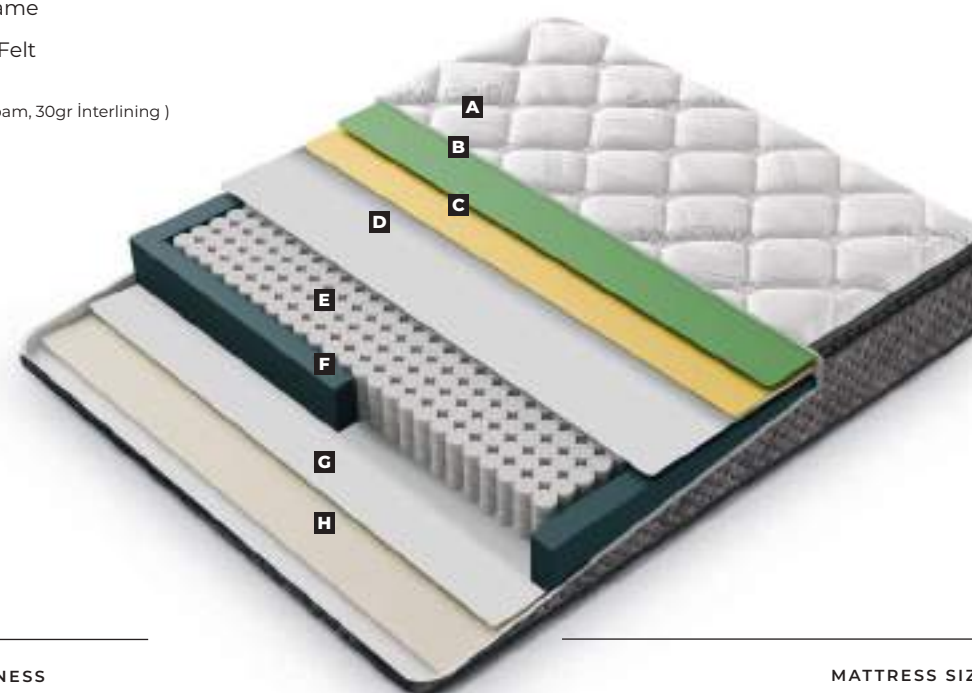

DIANA

SLEEPING SET

MATTRESS SIZE
 90x190 / 90x200 / 100x200 / 120x200 /
 140x200 / 160x200 / 180x200 / 200x200

QUEEN
SLEEPING SET

- A** Kapok Fabric(300gr Fiber, 3 cm 22 Dns Foam, 30gr Interlining)
- B** 24 Dns Soft Foam
- C** 22 Dns Flexi Foam
- D** Jeoteks
- E** Pocket Spring
- F** 28 Dns 8x18 Spring Frame
- G** Jeoteks
- H** Knitting Fabric (150gr Fiber, 1,5 cm 18 Dns Foam, 30gr Interlining)

QUEEN

SLEEPING SET

MATTRESS SIZE
 90x190 / 90x200 / 100x200 / 120x200 /
 140x200 / 160x200 / 180x200 / 200x200

VESTA
SLEEPING SET

- A** Knitting Fabric (300gr Fiber, 3 cm 22 Dns Foam, 30gr Interlining)
- B** 28 Dns Foam
- C** 22 Dns Flexi Foam
- D** 1800 gr. Thermobond Felt
- E** Pocket Spring
- F** 28 Dns 8x18 Spring Frame
- G** 1800 gr. Thermobond Felt
- H** Knitting Fabric (150gr Fiber, 1,5 cm 18 Dns Foam, 30gr Interlining)

VESTA

SLEEPING SET

MATTRESS SIZE
 90x190 / 90x200 / 100x200 / 120x200 /
 140x200 / 160x200 / 180x200 / 200x200

BELLA
SLEEPING SET

- A** Knitting Fabric (Salt Therapy) (300gr Fiber, 3 cm 22 Dns Foam, 30gr Interlining)
- B** 24 Dns Soft Foam
- C** 22 Dns Flexi Foam
- D** Jeoteks
- E** Pocket Spring
- F** 28 Dns 8cm Spring Frame
- G** Jeoteks
- H** Knitting Fabric (150gr Fiber, 1,5 cm 18 Dns Foam, 30gr Interlining)