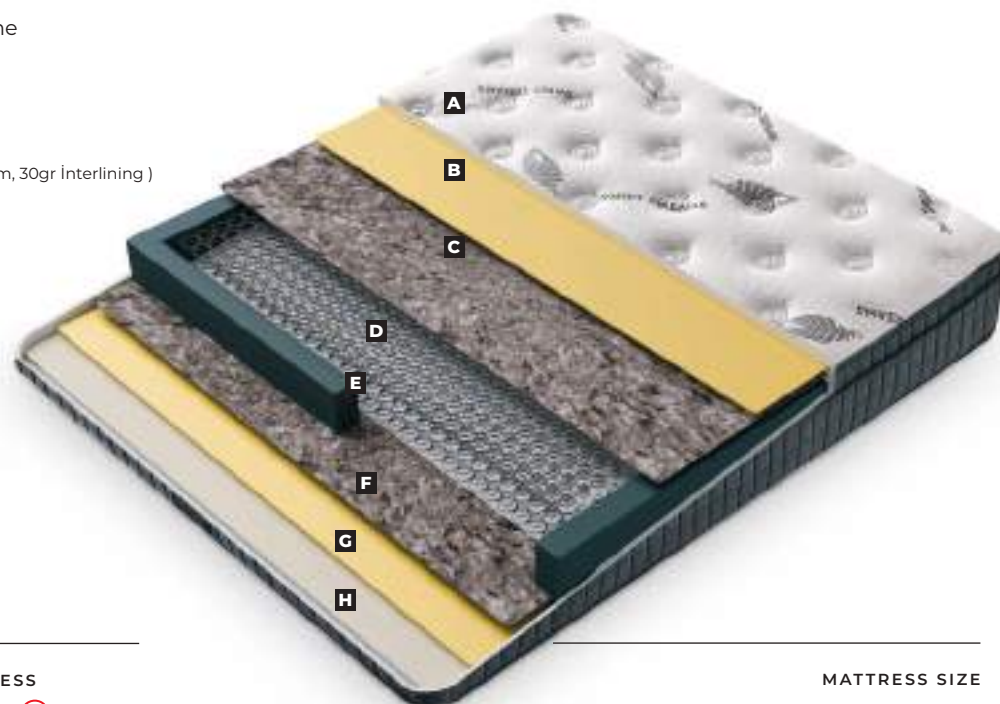

One World
Bedding

MONZA

SLEEPING SET

COSTA
SLEEPING SET

LOFT
SLEEPING SET

28 cm
Bed Height

- A** Knitting Fabric (300gr Fiber, 3 cm 22 Dns Foam, 30gr Interlining)
- B** 22 Dns Flexi Foam
- C** 1000 gr. Felt
- D** Hercules Spring
- E** 22 Dns 5x15 Spring Frame
- F** 1000 gr. Felt
- G** 22 Dns Flexi Foam
- H** Knitting Fabric (150gr Fiber, 1,5 cm 18 Dns Foam, 30gr Interlining)

LOFT

SLEEPING SET

MATTRESS SIZE
90x190 / 90x200 / 100x200 / 120x200 / 140x200 / 160x200 / 180x200 / 200x200

SIESTA

SLEEPING SET

www.oneworldbedding.com

Bed Height

- A** Knitting Fabric (300 gr Fiber, 3cm 22 Dns Foam, 30gr Interlining)
- B** 24 Dns Soft Foam
- C** Jeoteks
- D** Pocket Spring
- E** 22 Dns 5x15 Spring Frame
- F** Jeoteks
- G** 22 Dns Flexi Foam
- H** Knitting Fabric (150 gr Fiber, 1,5 cm 18 Dns Foam, 30gr Interlining)