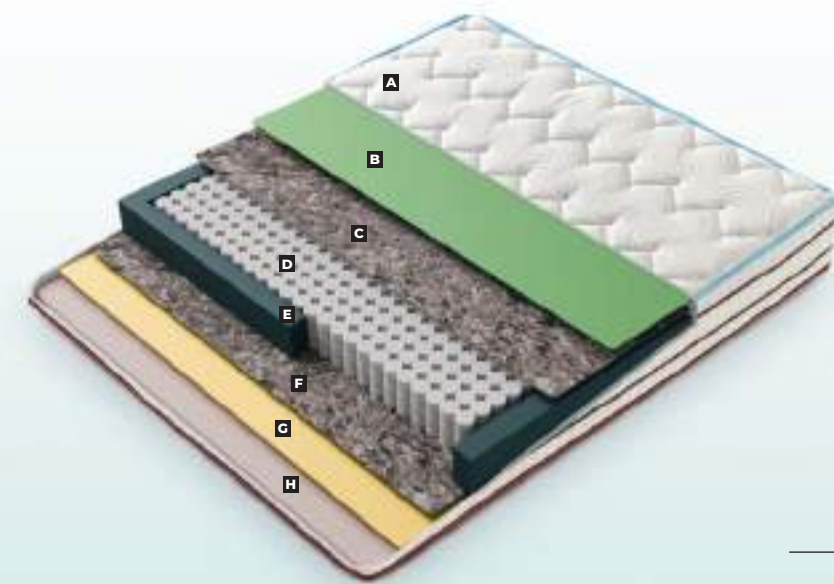

LOFT

SLEEPING SET

MATTRESS SIZE
90x190 / 90x200 / 100x200 / 120x200 / 140x200 / 160x200 / 180x200 / 200x200

SIESTA

SLEEPING SET

www.oneworldbedding.com

Bed Height

- A** Knitting Fabric (300 gr Fiber, 3cm 22 Dns Foam, 30gr Interlining)
- B** 24 Dns Soft Foam
- C** Jeoteks
- D** Pocket Spring
- E** 22 Dns 5x15 Spring Frame
- F** Jeoteks
- G** 22 Dns Flexi Foam
- H** Knitting Fabric (150 gr Fiber, 1,5 cm 18 Dns Foam, 30gr Interlining)

LINDA

SLEEPING SET

MATTRESS SIZE

90x190 / 90x200 / 100x200 / 120x200 / 140x200 / 160x200 / 180x200 / 200x200

PEGASUS MATTRESS

- A** 350 gr Knitting Fabric
- B** 1000 gr. Horse Hair
- C** Latex
- D** Coco Fiber
- E** Pocket Spring
- F** 28 Dns 8 cm Spring Frame
- G** 1800 gr. Thermobond Felt
- H** 22 Dns Flexi Foam
- I** 350 gr Knitting Fabric

MATTRESS SIZE
90x190 / 90x200 / 100x200 / 120x200 / 140x200 / 160x200 / 180x200 / 200x200

COOL BED MATTRESS

- A** Cool Fabric
- B** 28 Dns Foam
- C** 1800 gr. Thermobond Felt
- D** Pocket Spring
- E** 28 Dns 8 cm Spring Frame
- F** 1800 gr. Thermobond Felt
- G** 22 Dns Flexi Foam
- H** Anti Stress Fabric