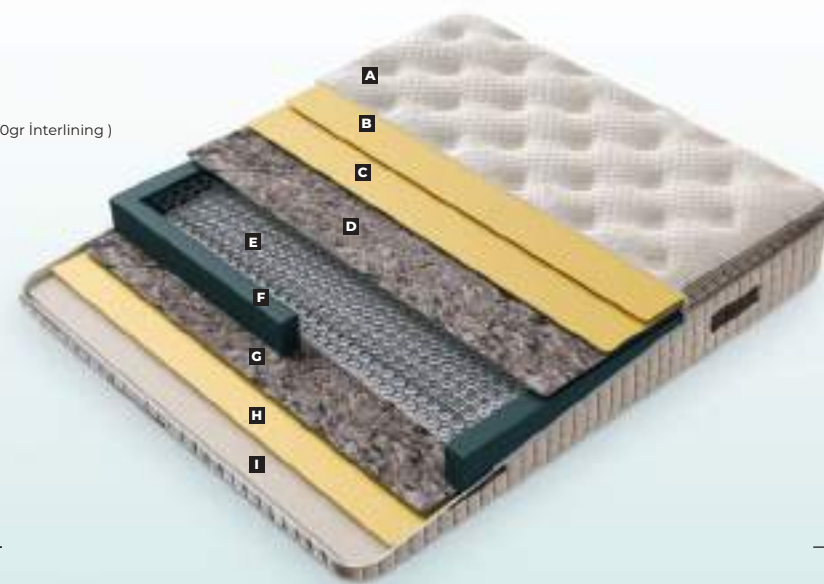

MATTRESS SIZE
90x190 / 90x200 / 100x200 / 120x200 / 140x200 / 160x200 / 180x200 / 200x200

OPUS MATTRESS

- A** 350 gr Knitting Fabric
- B** 22 Dns Flexi Foam
- C** 1000 gr. Felt
- D** Hercules Spring
- E** 22 Dns 5x15 Spring Frame
- F** 1000 gr. Felt
- G** 22 Dns Flexi Foam
- H** Jacquard Fabric

MATTRESS SIZE
90x190 / 90x200 / 100x200 / 120x200 / 140x200 / 160x200 / 180x200 / 200x200

31 cm
Bed Height

DIAMOND

MATTRESS

- A** Plush Fabric (300 gr Fiber, 1,5 cm 22 Dns Foam, 30gr Interlining)
- B** 22 Dns Flexi Foam
- C** 22 Dns Flexi Foam
- D** 1000 gr. Felt
- E** Hercules Spring
- F** 22 Dns 5x15 Spring Frame
- G** 1000 gr. Felt
- H** 22 Dns Flexi Foam
- I** Knitted Fabric
(150 gr Fiber, 1,5cm 18 Dns Foam, 30gr Interlining)

MATTRESS SIZE

90x190 / 90x200 / 100x200 / 120x200 / 140x200 / 160x200 / 180x200 / 200x200

MATTRESS HARDNESS

SALT THERAPY

MATTRESS

28 cm
Bed Height

- A** 400 gr Knitting Fabric (Salt Teraphy)
- B** 24 Dns Soft Foam
- C** 22 Dns Foam
- D** 22 Dns Flexi Foam
- E** Jacquard Fabric