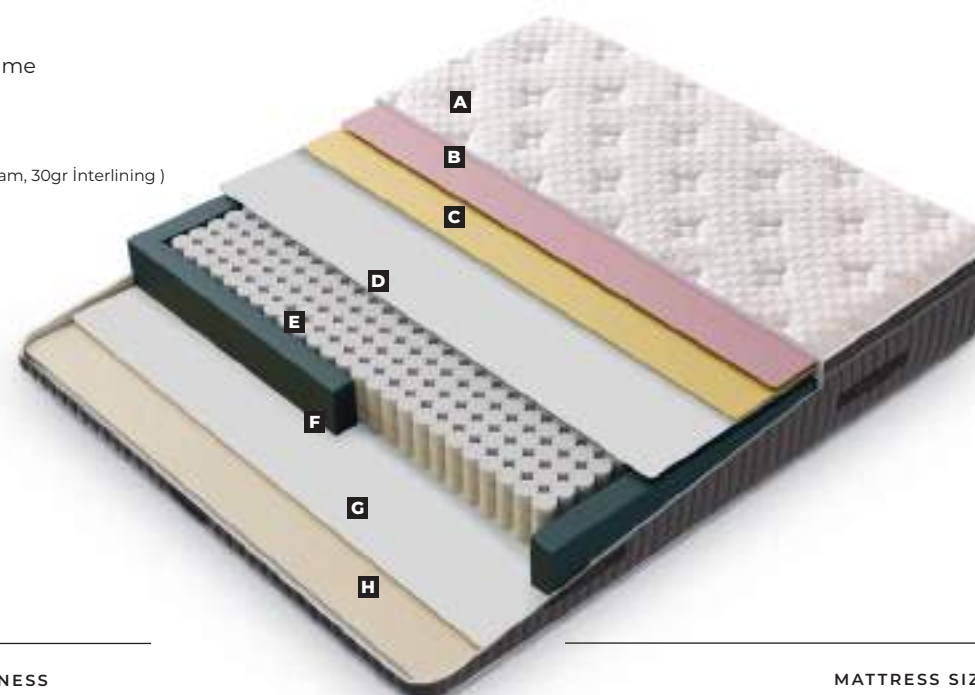

QUEEN

SLEEPING SET

MATTRESS SIZE
 90x190 / 90x200 / 100x200 / 120x200 /
 140x200 / 160x200 / 180x200 / 200x200

VESTA
SLEEPING SET

- A** Knitting Fabric (300gr Fiber, 3 cm 22 Dns Foam, 30gr Interlining)
- B** 28 Dns Foam
- C** 22 Dns Flexi Foam
- D** 1800 gr. Thermobond Felt
- E** Pocket Spring
- F** 28 Dns 8x18 Spring Frame
- G** 1800 gr. Thermobond Felt
- H** Knitting Fabric (150gr Fiber, 1,5 cm 18 Dns Foam, 30gr Interlining)

VESTA

SLEEPING SET

MATTRESS SIZE
 90x190 / 90x200 / 100x200 / 120x200 /
 140x200 / 160x200 / 180x200 / 200x200

BELLA
SLEEPING SET

- A** Knitting Fabric (Salt Therapy) (300gr Fiber, 3 cm 22 Dns Foam, 30gr Interlining)
- B** 24 Dns Soft Foam
- C** 22 Dns Flexi Foam
- D** Jeoteks
- E** Pocket Spring
- F** 28 Dns 8cm Spring Frame
- G** Jeoteks
- H** Knitting Fabric (150gr Fiber, 1,5 cm 18 Dns Foam, 30gr Interlining)

BELLA

SLEEPING SET

MATTRESS SIZE
 90x190 / 90x200 / 100x200 / 120x200 /
 140x200 / 160x200 / 180x200 / 200x200

PIANNO

SLEEPING SET

www.oneworldbedding.com

33 cm
Bed Height

- A** Kapok Fabric (300gr Fiber, 3 cm 22 Dns Foam, 30gr Interlining)
- B** 24 Dns Soft Foam
- C** 22 Dns Flexi Foam
- D** Jeoteks
- E** Pocket Spring
- F** 28 Dns 8x18 Spring Frame
- G** 22 Dns Flexi Foam
- H** Knitting Fabric (150gr Fiber, 1,5 cm 18 Dns Foam, 30gr Interlining)