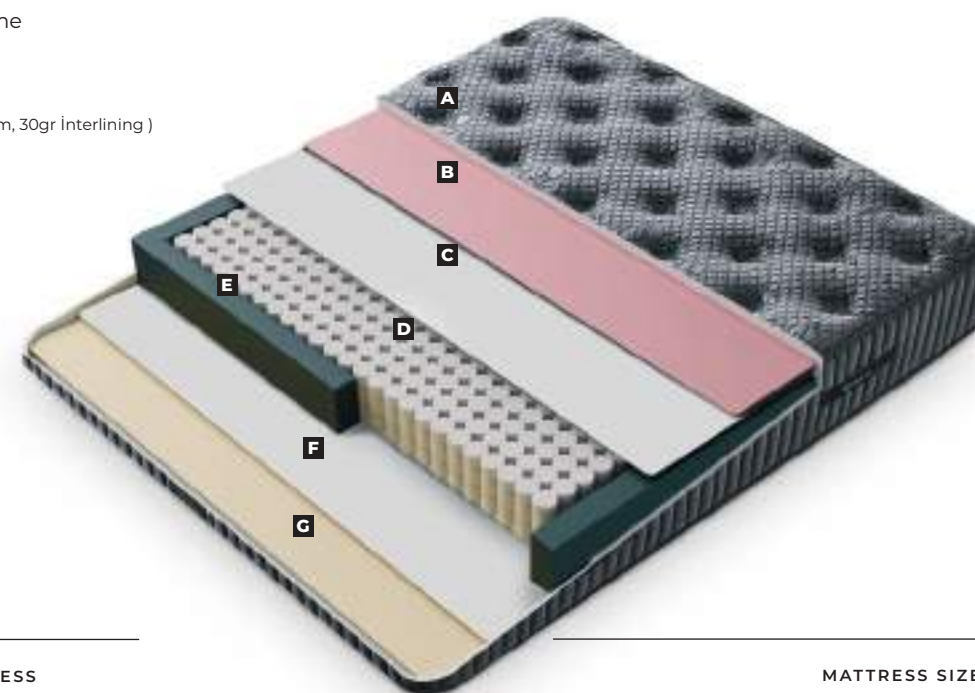

FALLONE

SLEEPING SET

MATTRESS SIZE
90x190 / 90x200 / 100x200 / 120x200 /
140x200 / 160x200 / 180x200 / 200x200

MADRID

SLEEPING SET

- A** Plush Fabric (300gr Fiber, 3 cm 22 Dns Foam, 30gr Interlining)
- B** 24 Dns Soft Foam
- C** Jeoteks
- D** Pocket Spring
- E** 28 Dns 8x18 Spring Frame
- F** 22 Dns Flexi Foam
- G** Knitted Fabric (150 gr Fiber, 1,5 cm 18Dns Foam, 30gr Interlining)

MADRID

SLEEPING SET

MATTRESS SIZE
 90x190 / 90x200 / 100x200 / 120x200 /
 140x200 / 160x200 / 180x200 / 200x200

28 cm
 Bed Height

PARMA
SLEEPING SET

30 cm
Bed Height

- A** Knitting Fabric (300gr Fiber, 3 cm 22 Dns Foam, 30gr Interlining)
- B** 22 Dns Flexi Foam
- C** 22 Dns Flexi Foam
- D** 1000 gr. Felt
- E** Hercules Spring
- F** 22 Dns 5x15 Spring Frame
- G** 1000 gr. Felt
- H** 22 Dns Flexi Foam
- I** Knitting Fabric (150gr Fiber, 1,5 cm 18 Dns Foam, 30gr Interlining)