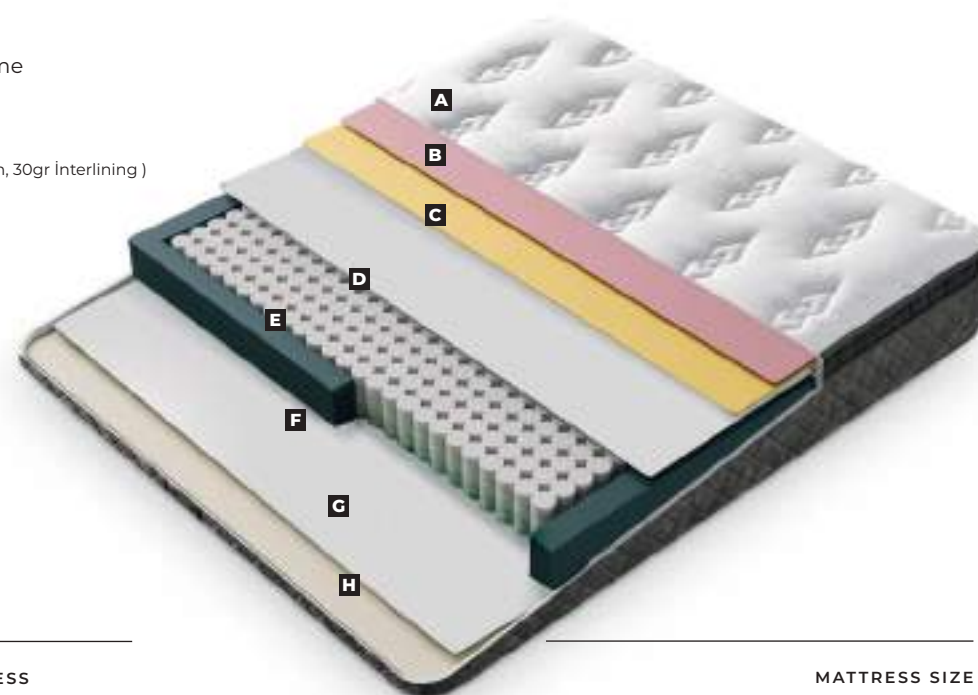

COTTON

SLEEPING SET

MATTRESS SIZE
 90x190 / 90x200 / 100x200 / 120x200 /
 140x200 / 160x200 / 180x200 / 200x200

CHLOE

SLEEPING SET

- A** Knitting Fabric (300gr Fiber, 3 cm 22 Dns Foam, 30gr Interlining)
- B** 24 Dns Soft Foam
- C** 22 Dns Flexi Foam
- D** Jeoteks
- E** Pocket Spring
- F** 28 Dns 8 cm Spring Frame
- G** Jeoteks
- H** Knitting Fabric (150gr Fiber, 1,5 cm 18 Dns Foam, 30gr Interlining)

CHLOE

SLEEPING SET

MATTRESS SIZE
90x190 / 90x200 / 100x200 / 120x200 /
140x200 / 160x200 / 180x200 / 200x200

DIANA

DIANA

DIANA
SLEEPING SET

- A** Knitting Fabric (300gr Fiber, 3 cm 22 Dns Foam, 30gr Interlining)
- B** 22 Dns Flexi Foam
- C** Jeoteks
- D** Pocket Spring
- E** 28 Dns 8 cm Spring Frame
- F** Jeoteks
- G** 22 Dns Flexi Foam
- H** Knitting Fabric (150gr Fiber, 1,5 cm 18 Dns Foam, 30gr Interlining)