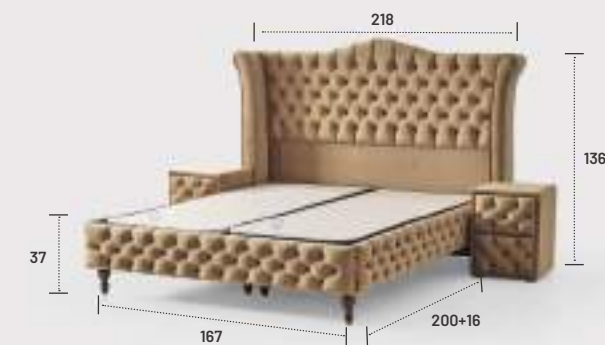

PICASSO

SLEEPING SET

MATTRESS SIZE

90x190 / 90x200 / 100x200 / 120x200 / 140x200 / 160x200 / 180x200 / 200x200

VERONA

SLEEPING SET

- A** Knitting Fabric (300gr Fiber, 3 cm 22 Dns Foam, 30gr Interlining)
- B** 24 Dns Soft Foam
- C** 22 Dns Flexi Foam
- D** 1000 gr. Felt
- E** Hercules Spring
- F** 22 Dns 5x15 Spring Frame
- G** 1000 gr. Felt
- H** 22 Dns Flexi Foam
- I** Knitting Fabric (150gr Fiber, 1,5 cm 18 Dns Foam, 30gr Interlining)

VERONA

SLEEPING SET

MATTRESS SIZE

90x190 / 90x200 / 100x200 / 120x200 /
140x200 / 160x200 / 180x200 / 200x200

DIMMAX
SLEEPING SET

Bed Height

- A** Knitting Fabric (300gr Fiber, 3 cm 22 Dns Foam, 30gr Interlining)
- B** 24 Dns Soft Foam
- C** 22 Dns Flexi Foam
- D** 1000 gr. Felt
- E** Hercules Spring
- F** 28 Dns 8 cm Spring Frame
- G** 1000 gr. Felt
- H** 22 Dns Flexi Foam
- I** 28 Hard Dns Flexi Foam
- J** Knitting Fabric (300gr Fiber, 3 cm 22 Dns Foam, 30gr Interlining)