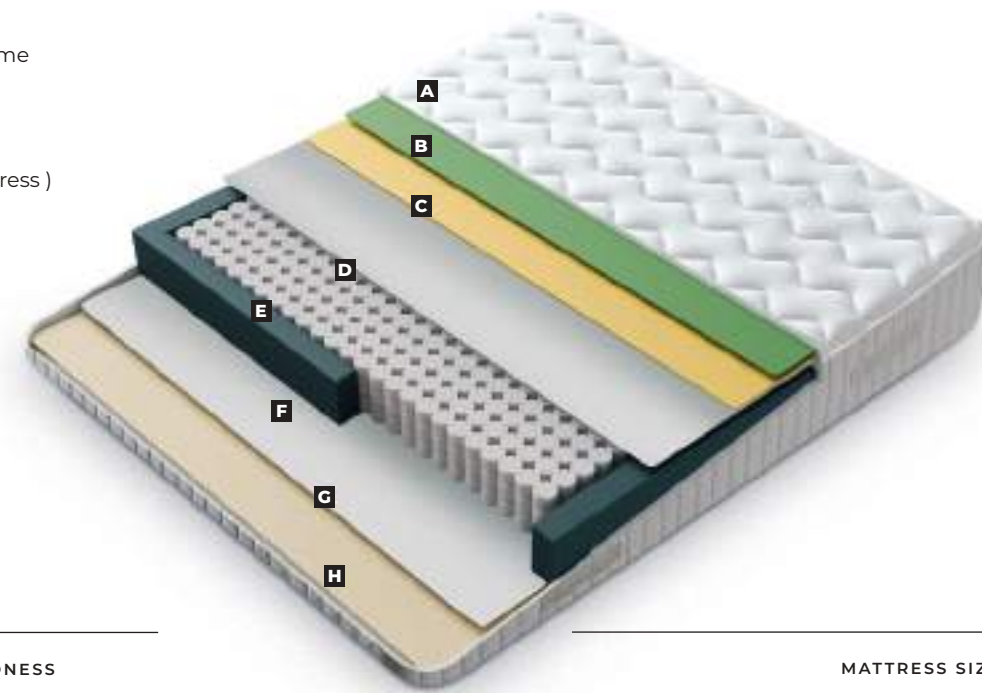

BUMBY

SLEEPING SET

- A** Plush Fabric (300 gr Fiber, 3cm 22 Dns Foam, 30gr Interlining)
- B** 24 Dns Soft Foam
- C** Jeoteks
- D** Pocket Spring
- E** 28 Dns 8cm Spring Frame
- F** 22 Dns Flexi Foam
- G** Jeoteks
- H** Knitting Fabric (Fiber, 3cm 22 Dns Foam, 30 gr Interlining)

BUMBY

SLEEPING SET

MATTRESS SIZE
 90x190 / 90x200 / 100x200 / 120x200 /
 140x200 / 160x200 / 180x200 / 200x200

RODOS
SLEEPING SET

www.oneworldbedding.com

28 cm
Bed Height

- A** Knitting Fabric (300gr Fiber, 3 cm 22 Dns Foam, 30gr Interlining)
- B** 24 Dns Foam
- C** 22 Dns Foam
- D** Jeoteks
- E** Pocket Spring
- F** 28 Dns 8cm Spring Frame
- G** Jeoteks
- H** 22 Dns Flexi Foam
- I** Knitting Fabric (Anti Stress)
(150gr Fiber, 1,5 cm 18 Dns Foam, 30gr Interlining)

RODOS

SLEEPING SET

MATTRESS SIZE
90x190 / 90x200 / 100x200 / 120x200 /
140x200 / 160x200 / 180x200 / 200x200

MYKONOS

SLEEPING SET

- A** Tencel Fabric (300gr Fiber, 3 cm 22 Dns Foam, 30gr Interlining)
- B** 24 Dns Foam
- C** 22 Dns Foam
- D** Jeoteks
- E** Pocket Spring
- F** 28 Dns 8cm Spring Frame
- G** Jeoteks
- H** 22 Dns Flexi Foam
- I** Knitting Fabric (150gr Fiber, 1,5 cm 18 Dns Foam, 30gr Interlining)