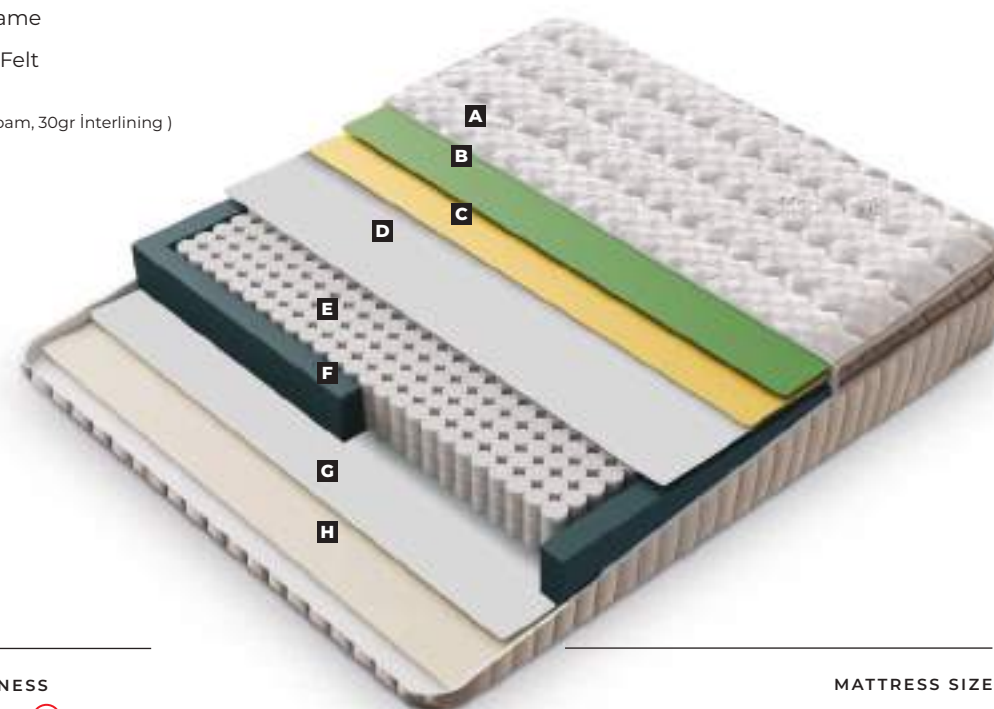

WAVE

SLEEPING SET