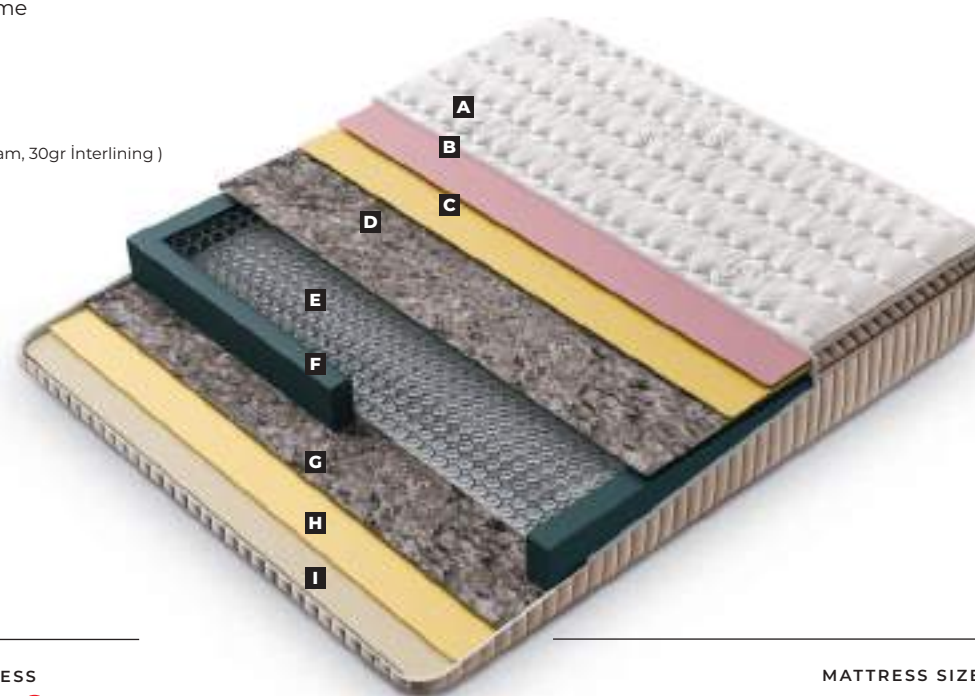

WAVE

SLEEPING SET

MATTRESS SIZE
 90x190 / 90x200 / 100x200 / 120x200 /
 140x200 / 160x200 / 180x200 / 200x200

PICASSO
SLEEPING SET

- A** Lavender Fabric (300gr Fiber, 3 cm 22 Dns Foam, 30gr Interlining)
- B** 28 Dns Foam
- C** 22 Dns Flexi Foam
- D** Jeoteks
- E** Pocket Spring
- F** 28 Dns 8x18 Spring Frame
- G** Jeoteks
- H** Knitting Fabric (150gr Fiber, 1,5 cm 18 Dns Foam, 30gr Interlining)

PICASSO

SLEEPING SET

MATTRESS SIZE

90x190 / 90x200 / 100x200 / 120x200 / 140x200 / 160x200 / 180x200 / 200x200

VERONA

SLEEPING SET

- A** Knitting Fabric (300gr Fiber, 3 cm 22 Dns Foam, 30gr Interlining)
- B** 24 Dns Soft Foam
- C** 22 Dns Flexi Foam
- D** 1000 gr. Felt
- E** Hercules Spring
- F** 22 Dns 5x15 Spring Frame
- G** 1000 gr. Felt
- H** 22 Dns Flexi Foam
- I** Knitting Fabric (150gr Fiber, 1,5 cm 18 Dns Foam, 30gr Interlining)

VERONA

SLEEPING SET

MATTRESS SIZE

90x190 / 90x200 / 100x200 / 120x200 /
140x200 / 160x200 / 180x200 / 200x200

DIMMAX
SLEEPING SET

Bed Height

- A** Knitting Fabric (300gr Fiber, 3 cm 22 Dns Foam, 30gr Interlining)
- B** 24 Dns Soft Foam
- C** 22 Dns Flexi Foam
- D** 1000 gr. Felt
- E** Hercules Spring
- F** 28 Dns 8 cm Spring Frame
- G** 1000 gr. Felt
- H** 22 Dns Flexi Foam
- I** 28 Hard Dns Flexi Foam
- J** Knitting Fabric (300gr Fiber, 3 cm 22 Dns Foam, 30gr Interlining)