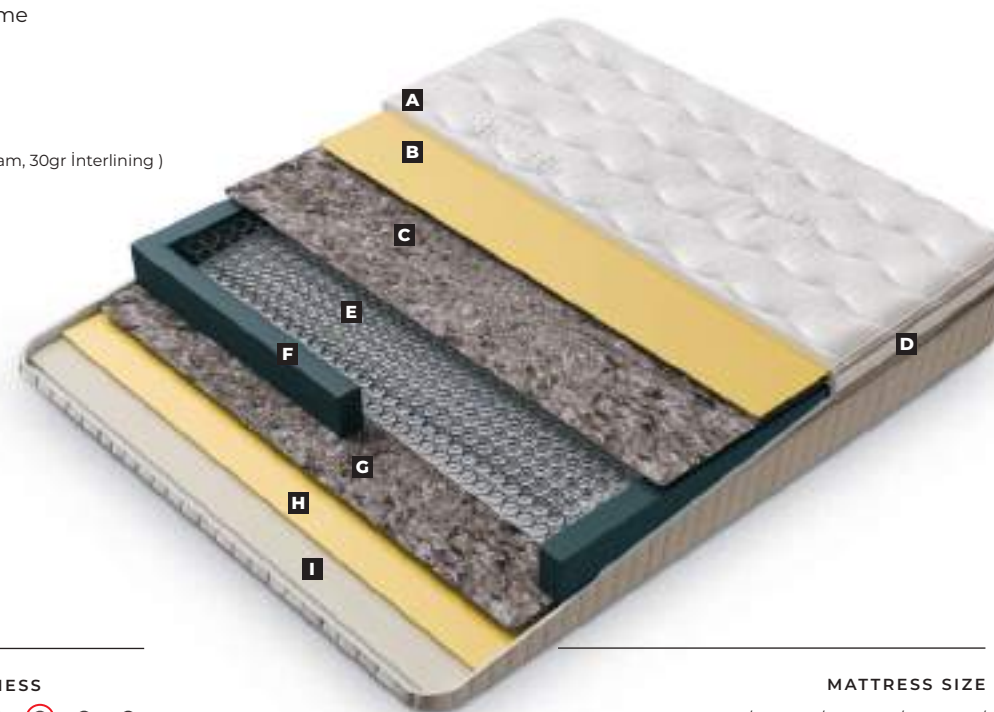

MADRID

SLEEPING SET

MATTRESS SIZE
 90x190 / 90x200 / 100x200 / 120x200 /
 140x200 / 160x200 / 180x200 / 200x200

28 cm
 Bed Height

PARMA
SLEEPING SET

30 cm
Bed Height

- A** Knitting Fabric (300gr Fiber, 3 cm 22 Dns Foam, 30gr Interlining)
- B** 22 Dns Flexi Foam
- C** 22 Dns Flexi Foam
- D** 1000 gr. Felt
- E** Hercules Spring
- F** 22 Dns 5x15 Spring Frame
- G** 1000 gr. Felt
- H** 22 Dns Flexi Foam
- I** Knitting Fabric (150gr Fiber, 1,5 cm 18 Dns Foam, 30gr Interlining)

PARMA

SLEEPING SET

MATTRESS SIZE
90x190 / 90x200 / 100x200 / 120x200 /
140x200 / 160x200 / 180x200 / 200x200

PERRY LUX

SLEEPING SET

- A** Knitting Fabric (Tencel) (300gr Fiber, 3 cm 22 Dns Foam, 30gr Interlining)
- B** 22 Dns Flexi Foam
- C** 22 Dns Flexi Foam
- D** Zipper
- E** Hercules Spring
- F** 22 Dns 5x15 Spring Frame
- G** 1000 gr. Felt
- H** 22 Dns Flexi Foam
- I** Knitting Fabric (150gr Fiber, 1,5 cm 18 Dns Foam, 30gr Interlining)

PERRY LUX

SLEEPING SET

MATTRESS SIZE
 90x190 / 90x200 / 100x200 / 120x200 /
 140x200 / 160x200 / 180x200 / 200x200

SILVER
SLEEPING SET

www.oneworldbedding.com

31 cm
Bed Height

- A** Knitting Fabric (300 gr Fiber, 1,5 cm 22 Dns Foam, 30gr Interlining)
- B** 22 Dns Flexi Foam
- C** 1000 gr. Felt
- D** Hercules Spring
- E** 22 Dns 5x15 Spring Frame
- F** 1000 gr. Felt
- G** 22 Dns Flexi Foam
- H** Jacquard Fabric (150 gr Fiber, 1,5cm 18 Dns Foam, 30gr Interlining)