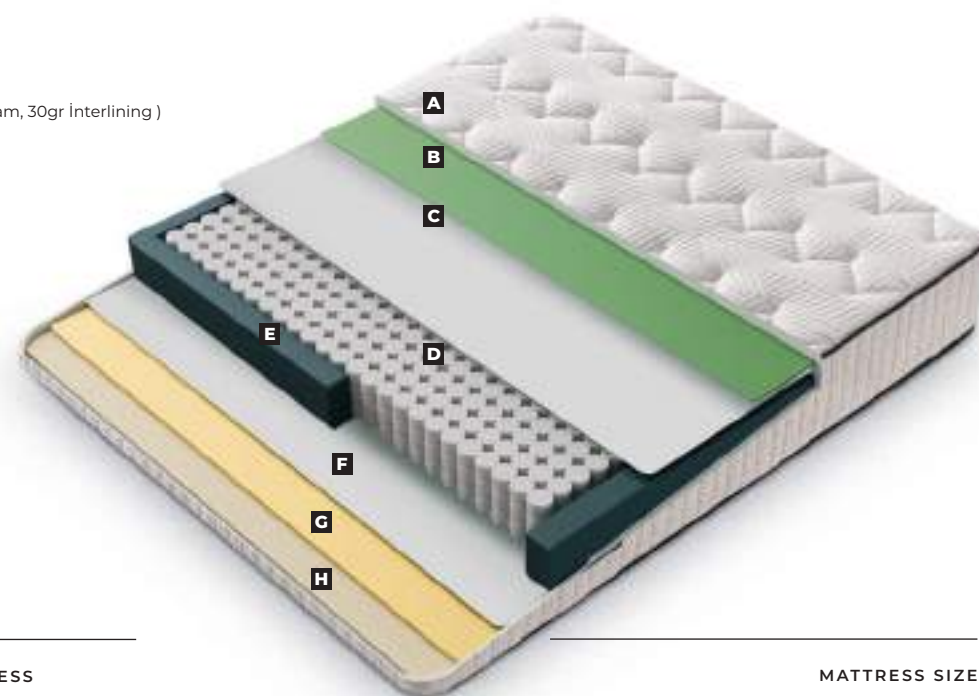

VERONA

SLEEPING SET

MATTRESS SIZE

90x190 / 90x200 / 100x200 / 120x200 /
140x200 / 160x200 / 180x200 / 200x200

DIMMAX
SLEEPING SET

Bed Height

- A** Knitting Fabric (300gr Fiber, 3 cm 22 Dns Foam, 30gr Interlining)
- B** 24 Dns Soft Foam
- C** 22 Dns Flexi Foam
- D** 1000 gr. Felt
- E** Hercules Spring
- F** 28 Dns 8 cm Spring Frame
- G** 1000 gr. Felt
- H** 22 Dns Flexi Foam
- I** 28 Hard Dns Flexi Foam
- J** Knitting Fabric (300gr Fiber, 3 cm 22 Dns Foam, 30gr Interlining)

DIMMAX

SLEEPING SET

MATTRESS SIZE
 90x190 / 90x200 / 100x200 / 120x200 /
 140x200 / 160x200 / 180x200 / 200x200

STONE
SLEEPING SET

- A** Knitting Fabric (300gr Fiber, 3 cm 22 Dns Foam, 30gr Interlining)
- B** 22 Dns Foam
- C** Jeoteks
- D** Pocket Spring
- E** 28 Dns 8cm Spring Frame
- F** Jeoteks
- G** 22 Dns Flexi Foam
- H** Knitting Fabric (150gr Fiber, 1,5 cm 18 Dns Foam, 30gr Interlining)

STONE

SLEEPING SET

MATTRESS SIZE
 90x190 / 90x200 / 100x200 / 120x200 /
 140x200 / 160x200 / 180x200 / 200x200

FALLONE

SLEEPING SET

- A** Salt Therapy 300gr Fiber, 3 cm 22 Dns Foam, 30gr Interlining)
- B** 28 Dns Foam
- C** 22 Dns Flexi Foam
- D** 1800 gr. Thermobond Felt
- E** Pocket Spring
- F** 28 Dns 8x18 Spring Frame
- G** 1800 gr. Thermobond Felt
- H** Knitting Fabric (150gr Fiber, 1,5 cm 18 Dns Foam, 30gr Interlining)